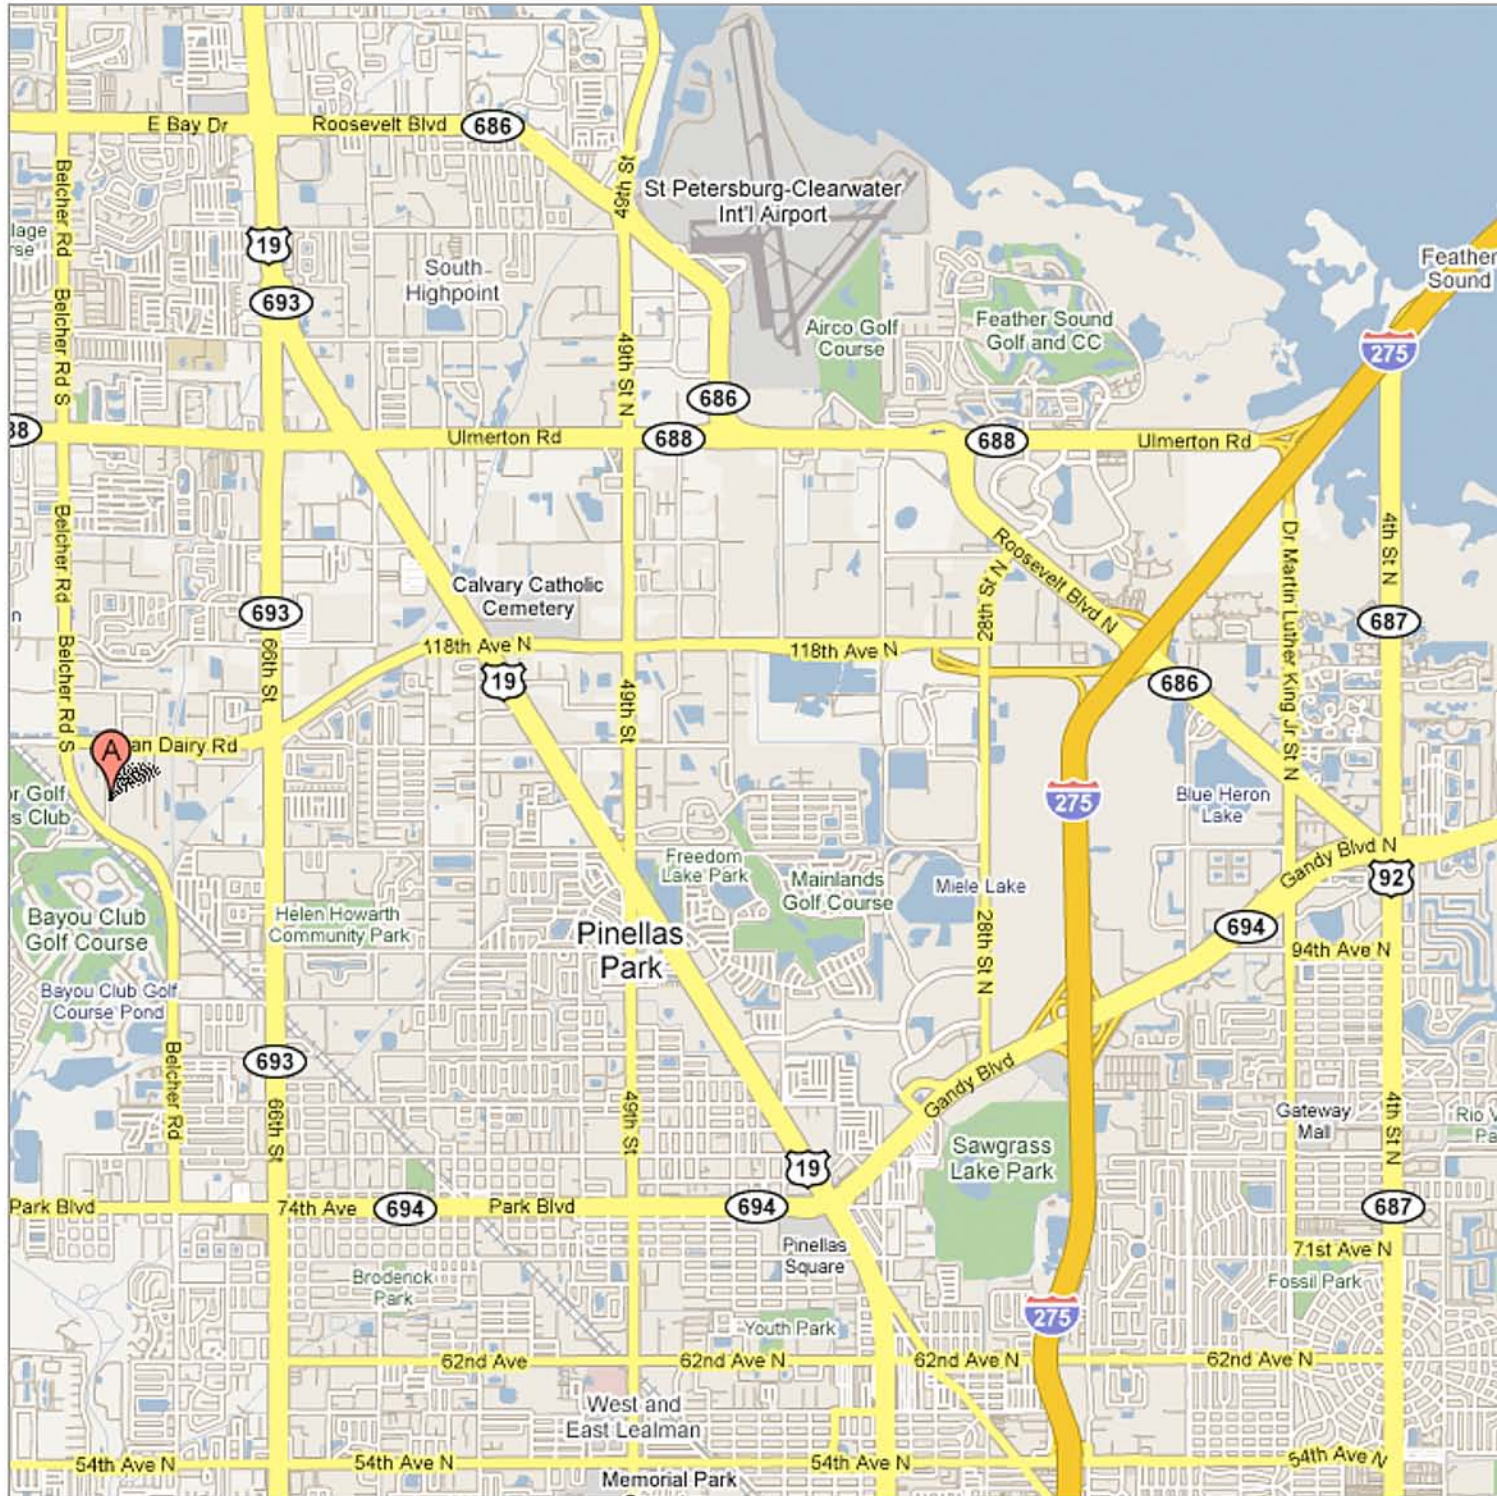

**Studio 75**  
Address **10530 75th St N**  
**Seminole, FL 33777**

**From Tampa:** Take 275 South exit 118th Ave. N., stay left on 118th Ave N., it becomes Bryan Dairy Road. make u-turn at 76th St., turn south on 75th. Street N. white warehouse on the right.

**From St. Petersburg:** Take 275 North, exit 30 to Roosevelt Blvd. stay left to 118th Ave. continue on 118th Ave. 118th Ave becomes Bryan Dairy Rd., stay left on Bryan Dairy Rd. past 66th St.. make u-turn at 76th St., turn south on 75th. Street N. white warehouse on the right.

**From Clearwater:** Take US 19 South exit Bryan Dairy Rd. / 118th Ave. N., turn right on Bryan Dairy Rd. make u-turn, turn south on 75th. Street N., white warehouse on the right.